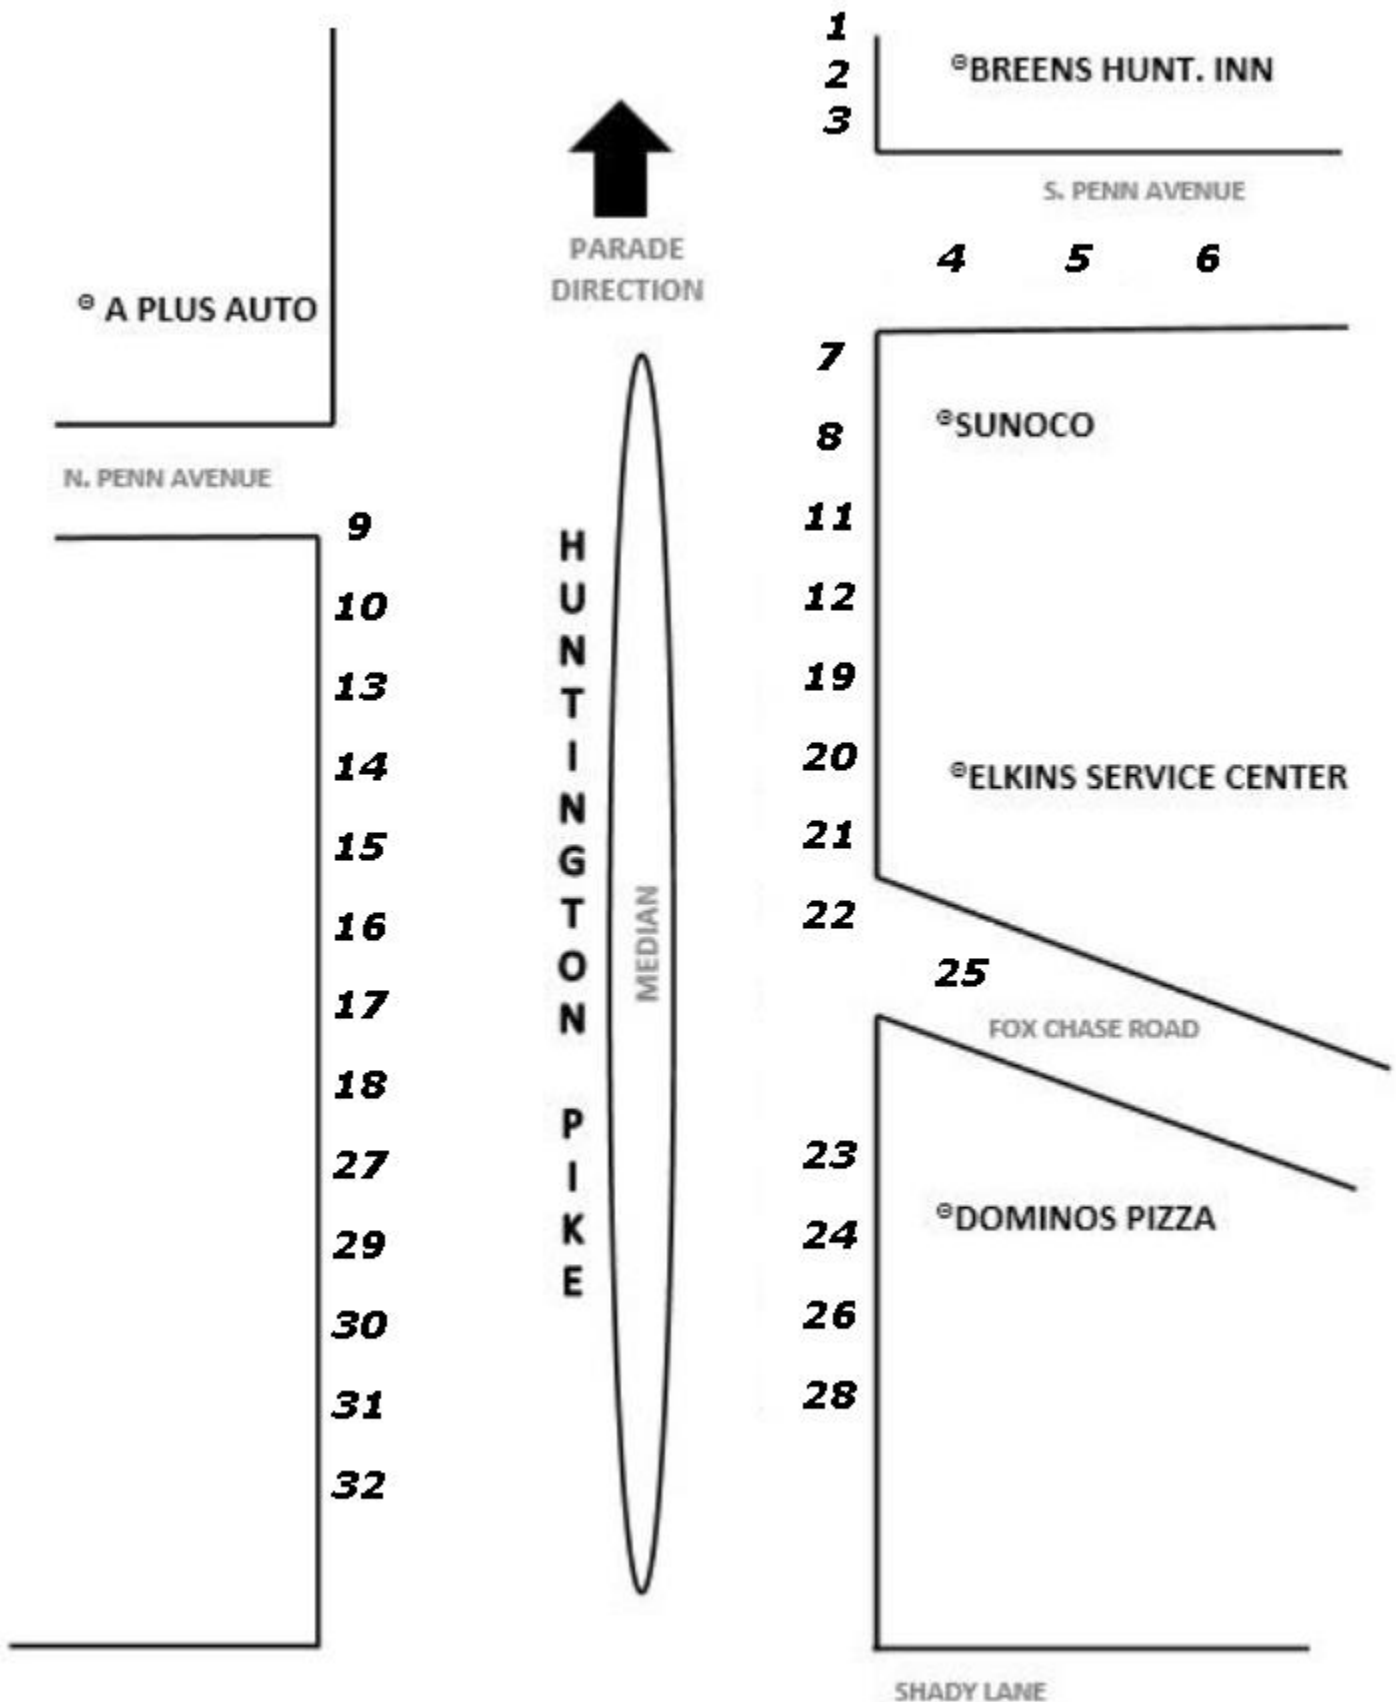

GERMAN-AMERICAN PARADE LINE-UP ORDER