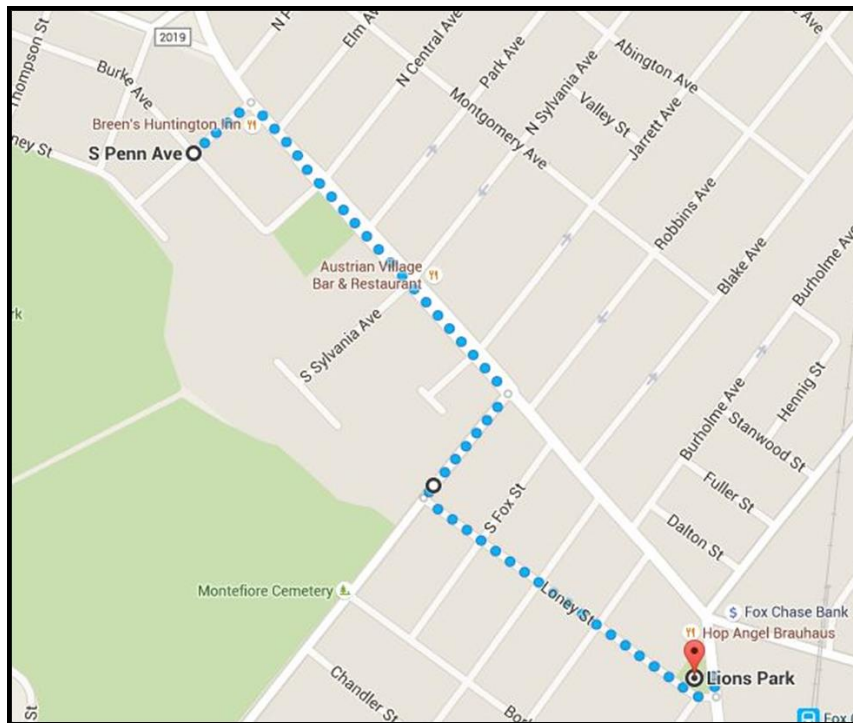

Time:

All units shall assemble by 12:30 PM (1230 hrs.)

Starting Time:

Head of Parade will move at 1:00 PM (1300 hrs.)

Assembly Point:

On South Penn Avenue off of Huntingdon Pike.

Parade Route:

Formation at South Penn Avenue turning right onto Huntingdon Pike, moving southeast on Huntingdon Pike to Church Road, turning right onto Church Road moving southwest to Loney Street, turning left onto Loney Street moving southeast to Oxford Avenue. Reviewing Stand will be located near Loney Street and Oxford Avenue. Units should disperse into the Northeast Lions Park. Large floats can make a right onto Barnes Street and disperse along the block.

31. BRAUHAUS SCHMITZ
Float: Brauhaus Schmitz

END OF PARADE

NOTE: *Above is the official Parade orders.*

A separate lineup order is listed with a diagram on pages 7 and 8. The line-up order may differ from the official orders due to vehicles, marchers, and colors.

Please review the line-up order below to find your group's line-up position.

As always please cooperate with all Parade Marshal, and Rockledge Official directions on Parade Day.

LetsMARCH!

GERMAN – AMERICAN PARADE ROUTE *(click or tap the map to open the map in google)*

***Stepping off at 1:00pm at South Penn Ave.
marching down Huntington Pike to Church Rd.
Route continues South on Church Rd. to Loney St.
and east on Loney St. to Oxford Avenue***

PARKING LOCATIONS:

ROCKLEDGE PLAZA SHOPPING CENTER
400 Huntington Pike, Rockledge, PA 19046